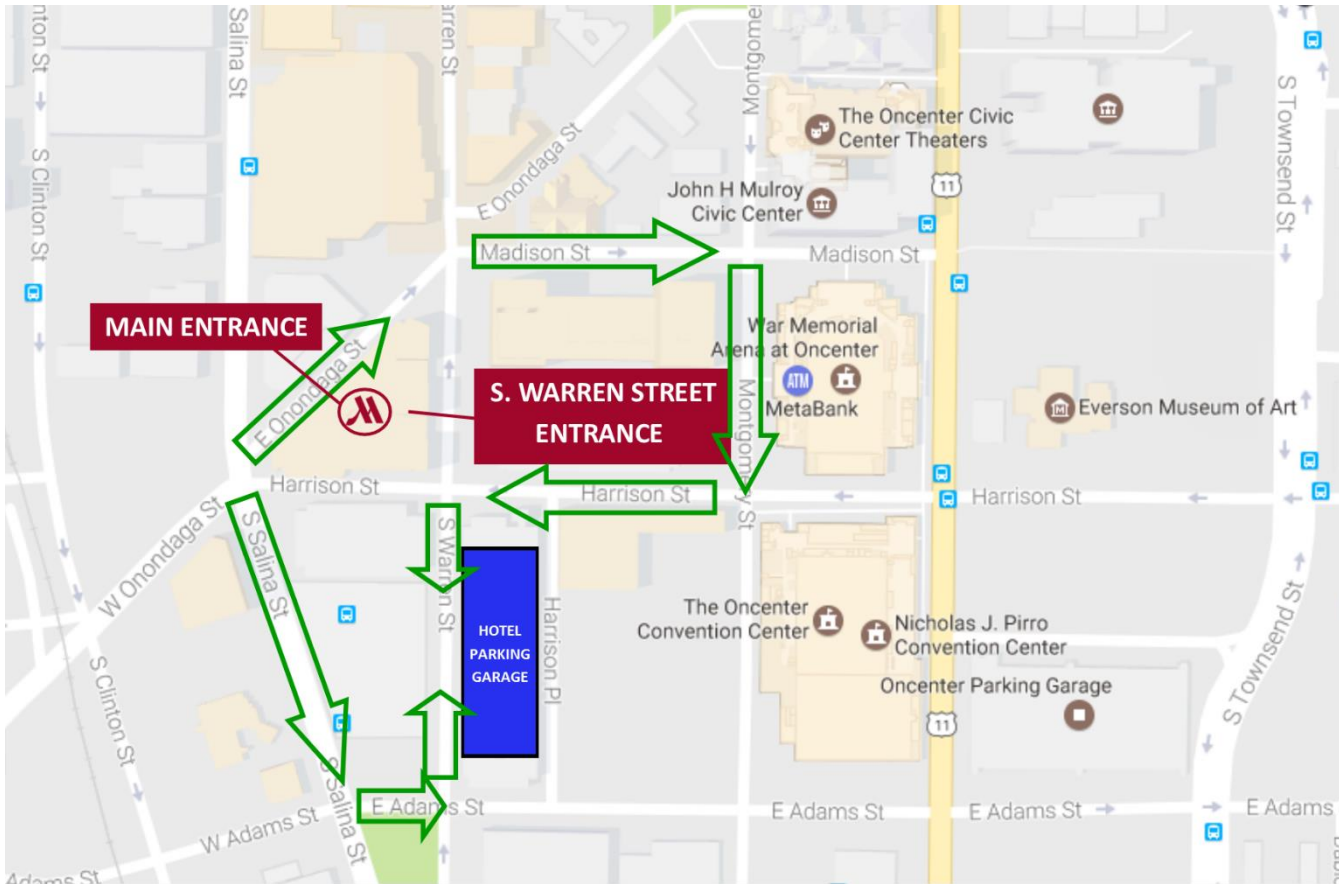

MARRIOTT
SYRACUSE DOWNTOWN

Directions to Self-Parking Garage

From the North –

take 81 S to exit 18 Harrison/Adams St., continue on Harrison St, then a left on Harrison Place. Garage entrance will be on your right.

From the South –

take 81 N to exit 18 Adams/Almond St., continue on Almond, turn left on Harrison St. and then a left on Harrison Place. Garage entrance will be on your right.

From the East –

take 690 W to the exit 13 Townsend St., continue on Townsend, turn right on Harrison St. and then a left on Harrison Place. Garage entrance will be on your right.

From the West –

take 690 E to 81 S to exit 18 Harrison/Adams St., continue on Harrison St, then a left on Harrison Place. Garage entrance will be on your right.

100 East Onondaga Street, Syracuse, New York 13202
315-474-2424